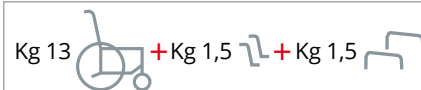

Optional: Appoggiagambe regolabili, girevoli ed estraibili. Ruote ad estrazione rapida.

🇬🇧 Squillo Solid folding chair

Standard: Stabilised frame. Removable armrests and desk. Swinging, removable footrests. Brakes.

Optional: Adjustable, swinging and removable legrests. Quick release wheels.

Classificazione ISO 12.21.06.039

=

cm Ø 60	cm Ø 20	L 43	L 61	L 75	L 105	h 51	Standard	Optional	Portata 120 kg