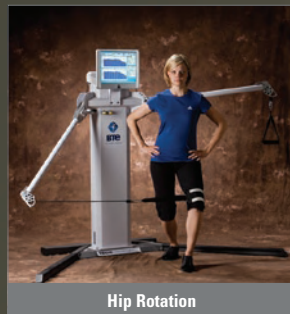

Core Conditioning